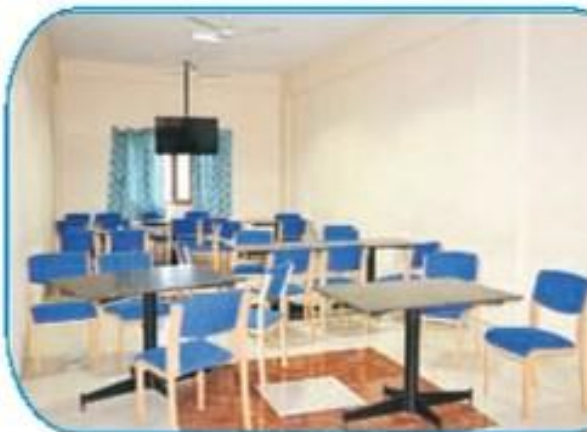

ST. KURIAKOSE ELIAS HALL

This hall provides accommodation for post-graduate male students studying in the main campus. St. Kuriakose Elias Hall is dedicated to St. Kuriakose Elias

Chavara the founder of CMJ congregation, which manages Christ University and various educational institutions in Bengaluru.