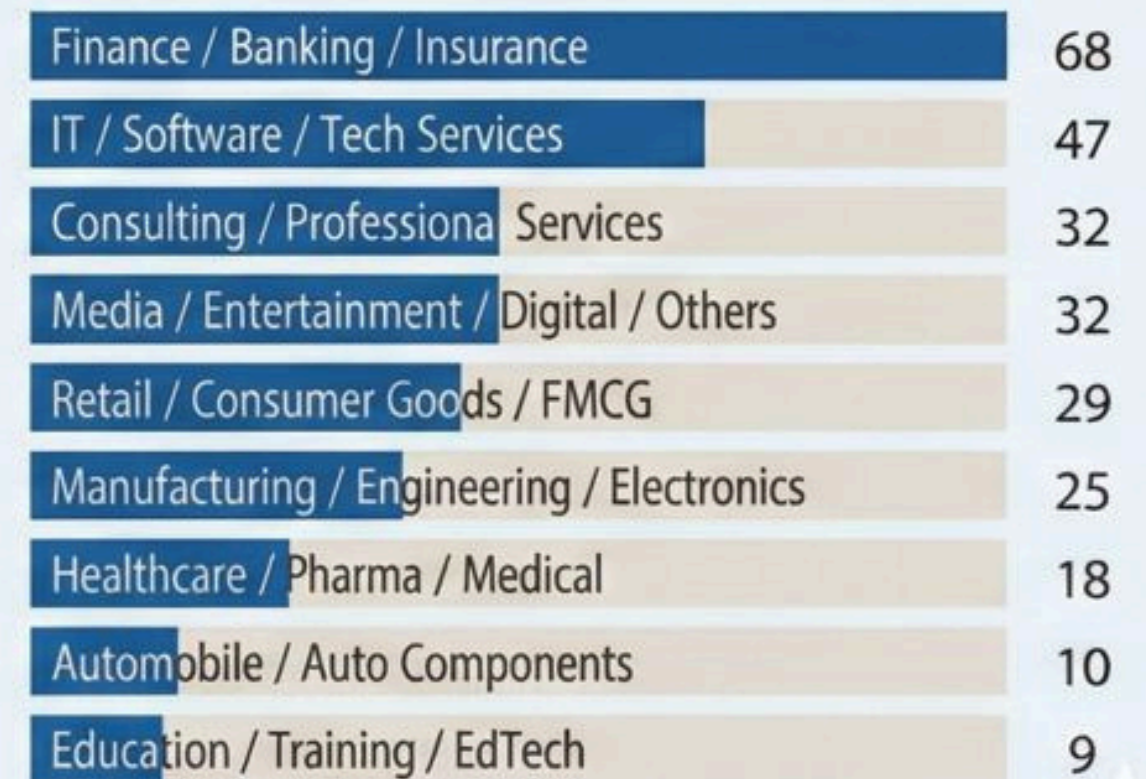

AVERAGE

with a program fee of 9.40 Lakhs

RECRUITER PROFILE

327
Companies

203
Fortune 500

392
MNCs

SECTOR BREAKDOWN

PLACEMENT HIGHLIGHTS 2022-24

with a program fee of 8.05 Lakhs

RECRUITER PROFILE

SECTOR BREAKDOWN

PLACEMENT HIGHLIGHTS 2021-23

with a program fee of 7.70 Lakhs

RECRUITER PROFILE

246
Companies

27
Fortune 500