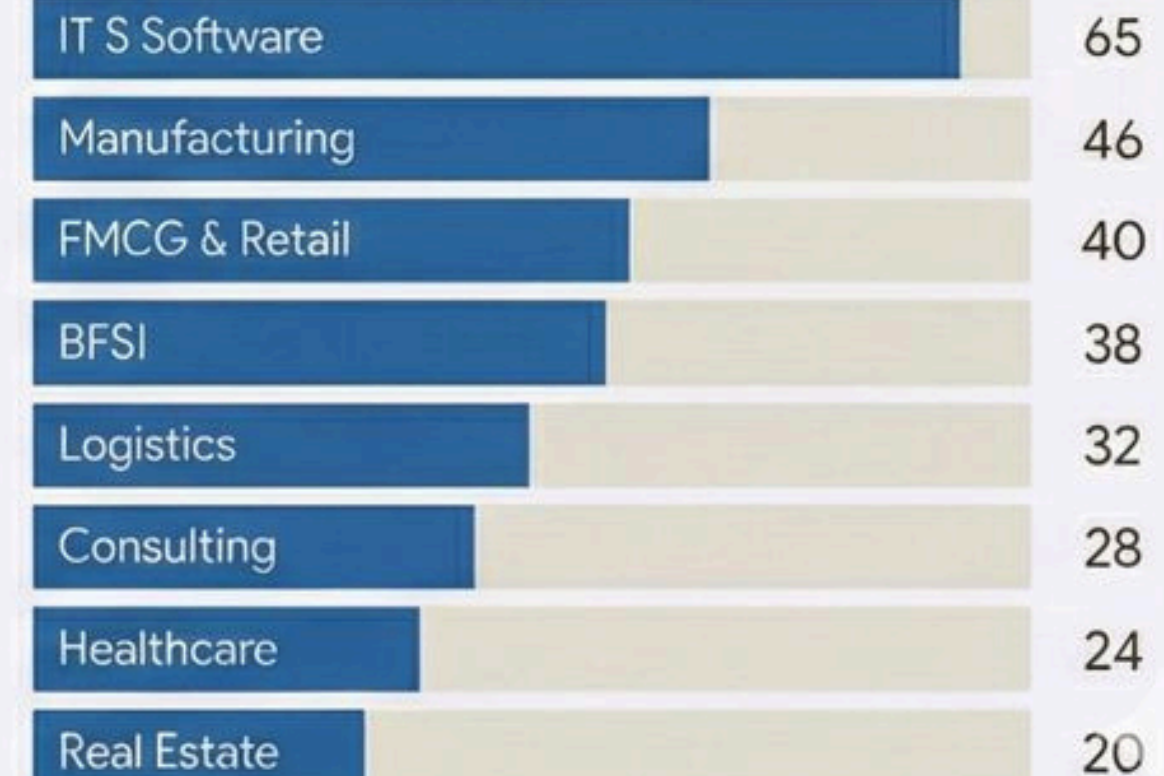

AVERAGE

with a program fee of 9.40 Lakhs

RECRUITER PROFILE

327
Companies

203
Fortune 500

392
MNCs

SECTOR BREAKDOWN

PLACEMENT HIGHLIGHTS 2022-24

with a program fee of 8.05 Lakhs

RECRUITER PROFILE

SECTOR BREAKDOWN

PLACEMENT HIGHLIGHTS 2021-23

with a program fee of 7.70 Lakhs

RECRUITER PROFILE

246
Companies

27
Fortune 500