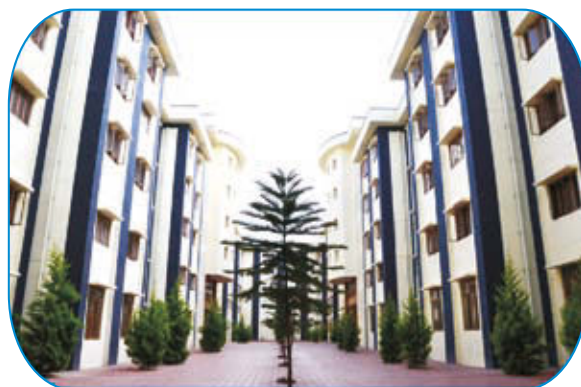

ACCOMMODATION FACILITIES IN KENGERI CAMPUS

DEVADAN HALL

Devadan Hall is the residential service available for male students on the sprawling, green Kengeri campus. Post-graduate students doing studies in Management and Engineering programmes and undergraduate students pursuing Engineering can make optimum use of the serene surroundings to pursue excellence in their selected programme.